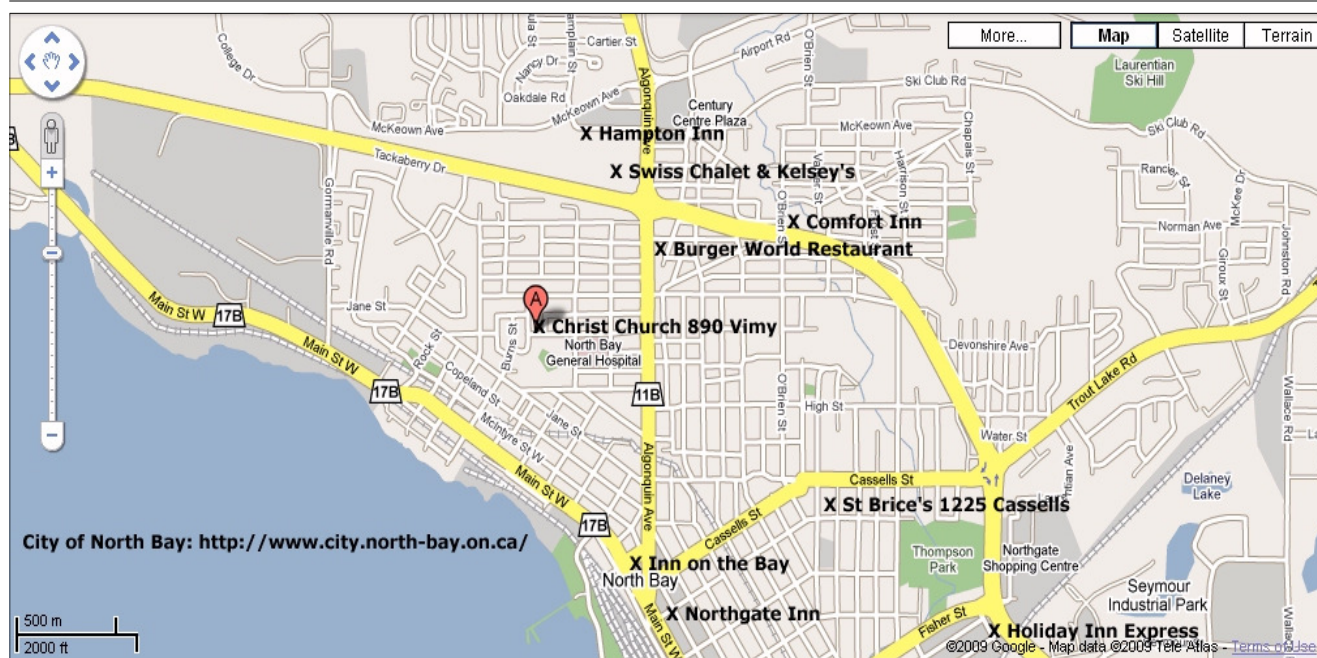

**Early 'recession fighter'
Registration:**

Wow - only $50!! But you must act fast! Early registrations must be received by Friday 04 September 2009

Please send your completed registration form, including cheque made out to:

Temiskaming Deanery Council
to:

Beth Hewson (registrar)
127 Campbell Avenue
North Bay, ON. P1A 1W1

*Please note: a map is enclosed showing the conference venues (Christ Church & St. Brice's) & nearby accommodation and restaurants.

Saturday lunch is 'on your own'

For further information, contact

St. Brice's Church 705-474-4005
stbrices.northbay@yahoo.ca

or

Bill Burton 705-472-2706
abburton@sympatico.ca

Location, Location, Location

Directions

To Christ Church:

- From Sudbury-go east on Hwy 17 to Algonquin Avenue; turn right 6 blocks to Vimy; turn right on Vimy to 890
- From Temagami-go south on Hwy 11 which becomes Algonquin at Hwy 17; continue 6 blocks; turn right on Vimy to 890
- From Huntsville-go north on Hwy 11 to Algonquin Avenue; turn left 6 blocks to Vimy; turn right on Vimy to 890

To St Brice's:

- From Sudbury-go east on Hwy 17 to Cassells; turn right on Cassells 6 blocks to 1225

- From Temagami-go south on Hwy 11; turn left at the junction of 11 and 17; follow the North Bay Bypass to Cassells; turn right on Cassells 6 blocks to 1225
- From Huntsville-go north on Hwy 11 to Cassells; turn left on Cassells 6 blocks to 1225

From Christ Church to St Brice's:

- Proceed up Vimy Street past the Ambulance Station; turn right on Algonquin 3 blocks to High; turn left on High to King; turn right on King to the lights at Cassells; turn left on Cassells;
- Church is on the right.

2009 Diocesan Layreaders' Conference

“Using the Scriptures
in Your Lay Ministry”

Friday 25 September

Sunday 27 September
in North Bay

Hosted by the
Deanery of Temiskaming
at
Christ Church, North Bay
<http://www.christchurchnorthbay.ca>

Diocese of Algoma
The Right Reverend Stephen Andrews,
Bishop

<http://www.dioceseofalgoma.com>